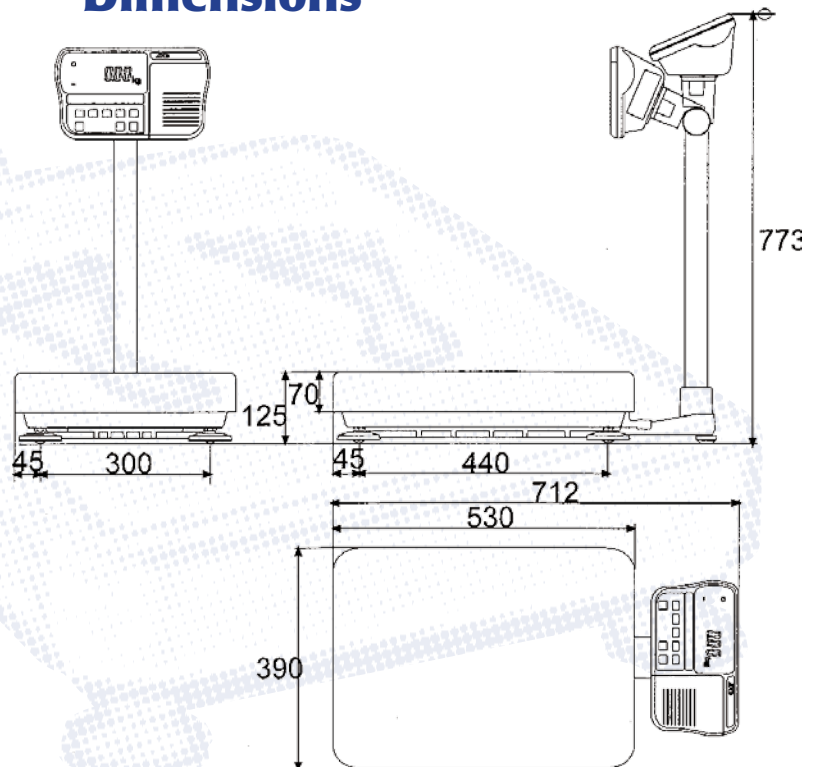

Specifications are subject to change for improvement without notice.
Photographs shown are for illustration purposes only.

A&D ...Clearly a Better Value

A&D MERCURY PTY. LTD.
ACN 007 556 809

Head Office
32 Dew Street
THEBARTON
South Australia 5031
Telephone (08) 8301 8100
Facsimile (08) 8352 7409

Victorian Office
Unit 4, 313 Arden Street
KENSINGTON
Victoria 3031
Telephone (03) 9372 1522
Facsimile (03) 9372 1193

New South Wales Office
Unit 4, 14 Abbott Road
SEVEN HILLS
New South Wales 2147
Telephone (02) 9674 5466
Facsimile (02) 9674 2544

Email: salesinquiry@andmercury.com.au
Internet page: <http://www.andmercury.com.au>

Your Dealer