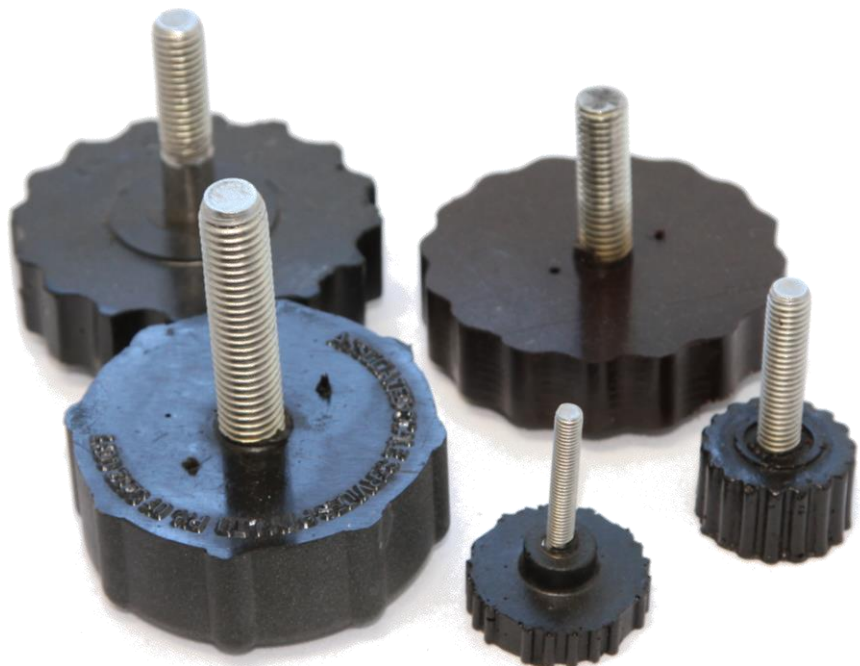

FEET

**ASSOCIATED**  
**SCALE SERVICES**

www.associatedscales.com.au 07 3272 0077

Stainless  
Steel  
Thread

Multiple  
Thread Sizes  
and Design

Most Scale  
Systems  
catered for

**AUSTRALIAN  
MADE**

# ASAF POLYURETHANE FOOT

Most Scale Feet Assemblies are Available

Picture of ASAF POLYURETHANE FEET

Designed and Manufactured in Brisbane Australia

Customizing a foot design is welcome on quantity purchases